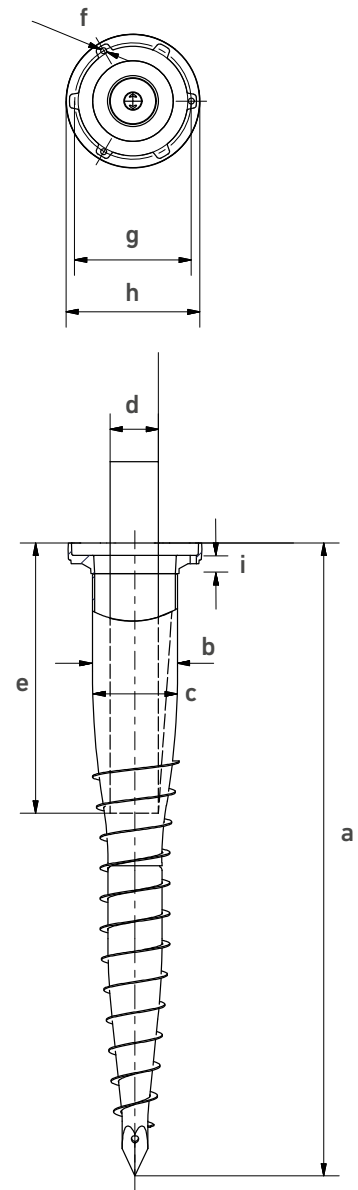

Technical Data

	KSF E 140x2100- E76-100	KSF E 140x1600- E76-100	KSF E 140x1300- E76-100
a Length (mm) (± 25 mm)	2110	1640	1310
b Outer diameter (mm)	139.70	139.70	139.70
c Inner diameter (mm)	132.50	132.50	132.50
d Diameter setting* (mm)	100 | 90 | 80 | 76**	100 | 90 | 80 | 76**	100 | 90 | 80 | 76**
e Depth setting (mm) (± 25 mm)	975 | 1010 | 1040 | 1040	730 | 775 | 810 | 810	565 | 630 | 650 | 650
f Thread	3 x M12	3 x M12	3 x M12
g Pitch circle diameter (mm)	192	192	192
h Flange outer diameter (mm)	220	220	220
i Flange thickness (mm)	14	14	14

* The diameter setting (d) determines the depth setting (e)

**Tip for installation: To adjust the depth setting, it is recommended to fill in ballast or insert an accessory plate

Online Service

KSF E 140x2100- E76-100	KSF E 140x1600- E76-100	KSF E 140x1300- E76-100

Webkey

E2550011D

E2616011D

E2550211D

Subject to technical change!

Krinner Schraubfundamente GmbH | Passauer Straße 55 | D-94342 Straßkirchen
Phone: +49 9424 9401-80 | E-Mail: service@krinner.com | www.krinner.com